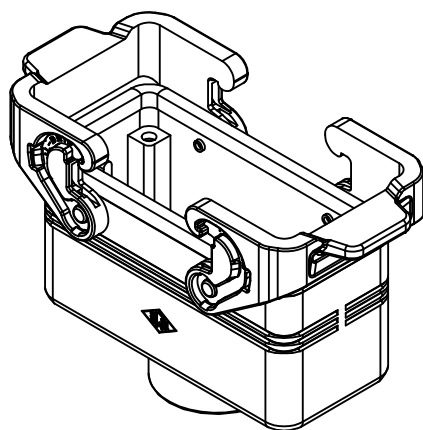

Diritti riservati All rights reserved

1

2

3

Dimensions
in mm

Simplified representation with dimensions without tolerance

Original Size A4

Date 21/02/22

Sign. G. Renna

MLV 16 G32

Hood, size "77.27", M32 top entry, with 2 IL-BRID levers

Scale

1:1

1

2

3