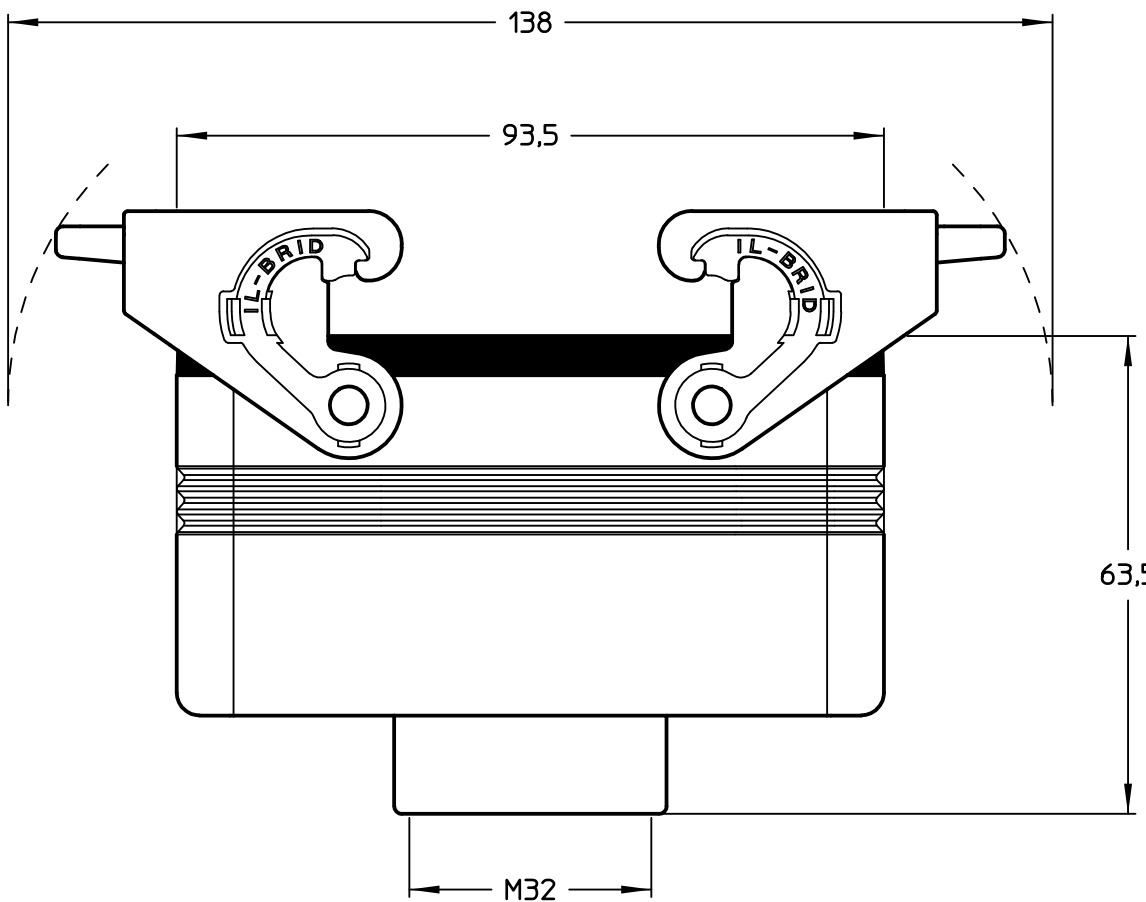

Diritti riservati All rights reserved

1

2

3

Dimensions
in mm

Simplified representation with dimensions without tolerance

Original Size A4

Date 21/02/22

Sign. G. Renna

MLV 16 G32

Hood, size "77.27", M32 top entry, with 2 IL-BRID levers

Scale

1:1

1

2

3