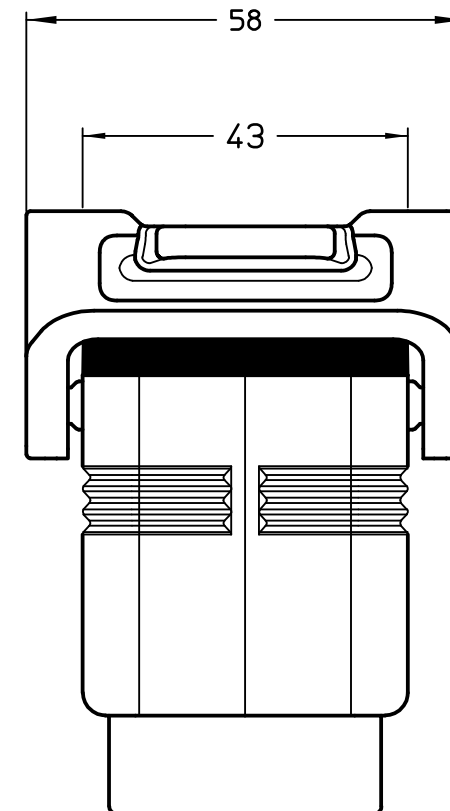

Diritti riservati All rights reserved

1

2

3

Dimensions
in mm

Simplified representation with dimensions without tolerance

Original Size A4

Date 21/02/22

Sign. G. Renna

MLV 16 G32

Hood, size "77.27", M32 top entry, with 2 IL-BRID levers

Scale

1:1

1

2

3